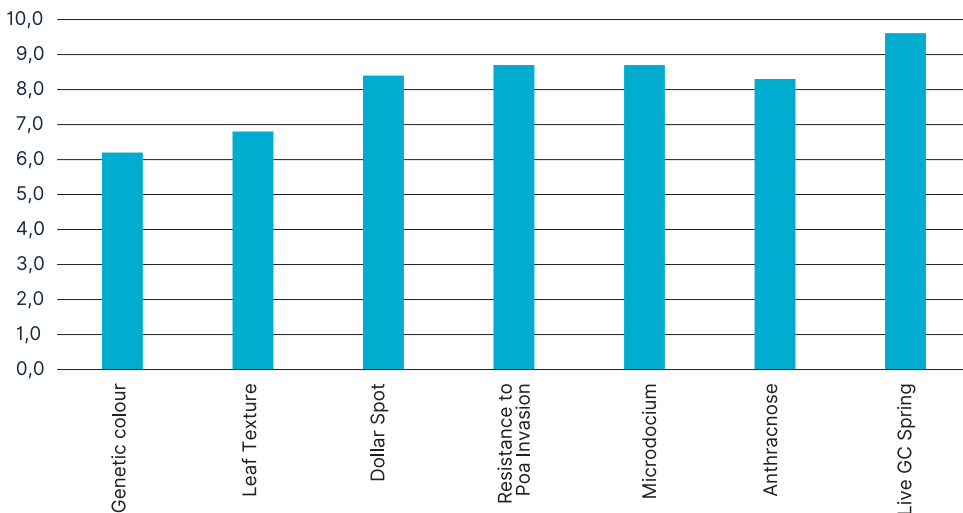

ProSelect®

MTV1 OAKLEY

Agrostis stolonifera
(Creeping Bent)

Product information

MTV1 Oakley Creeping Bentgrass has recently gained EU listing and is the next generation of greatness in Bentgrass cultivars, topping the charts in the latest NTEP for both Greens and Fairways/Tees! Oakley shows strong seedling vigor and has a beautiful medium green color. The versatility of strengths makes this an standout cultivar; Dollar Spot resistance, fine leaf texture and density throughout the entire playing season. Oakley is excellent as a mono-culture cultivar due to a diverse breeding background, evident of its excellent all-round disease tolerance. Its ability to out compete Poa annua makes this an ideal choice throughout a wide range of European locations.

Advantages

- Top rated turf quality for Greens, Fairways & Tees
- Dollar Spot resistance
- Excellent spring, summer & fall density
- Fine leaf texture
- Exceptional seedling vigor
- A-list approved

Characteristics

Sowing Rate   5–8 g/m² Raw seed
                         7–11 g/m² Coated seed
Mowing Height   2–7 mm

NTEP Characteristics & Tolerances Data

OAKLEY
CREEPING BENTGRASS

ICL Growing Solutions
Koeweistraat 4b, 4181 CD Waardenburg
Nederland
Tel: +31 (0) 418 655 700
info.benelux@icl-group.com

Everris International B.V. (UK, Netherlands, Germany) is certified according to ISO - 9001.

ICL
icl-growingsolutions.com