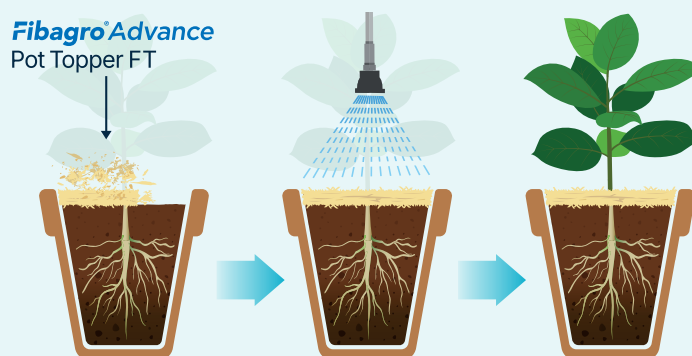

Fibagro® Advance Pot Topper FT

Smart, sustainable weed control powered by Fusion Technology

What is the product?

Fibagro® Advance Pot Topper FT is a new, high-performance pot topper developed by ICL with FSC®-certified woodfibre and innovative Fusion Technology (FT). Once watered, the product forms a light-blocking, moisture-retentive layer that suppresses weed and liverwort growth - without compromising water penetration.

Top Tip!

Perfect for mail out orders in challenging transit conditions

Superior
weed
control

What are the results?

Extensive trials show weed suppression, with improved labour efficiency and cleaner dispatch. The product is free of chemical additives and 100% derived from sustainable sources.

"Once applied and watered, the unique Fusion Technology binds the pot topper in place, making it wind-resistant and effective even if your pot falls over"

Stuart Gammage, ICL's Technical Manager

Why should you buy it now?

Get ahead of spring weed pressure - order now to benefit from winter production and ensure top stock availability for peak season.

How will the Pot Topper benefit your nursery?

- Reduces weed and liverwort growth
- Reduces labour costs
- Quick and simple to apply - manually or by machine
- Stays in place even if pots fall over*
- Supports moisture retention and plant health
- Incorporates sustainable British timber industry by-products

Ideal for nurseries seeking a reliable, cleaner, and more sustainable way to manage weeds in container-grown crops.

Suppress weeds today!

To order your ICL products or get the latest information and advice:

Call: +44(0)1473 237 111

Email: prof.sales@icl-group.com

Web: www.icl-growingssolutions.uk
www.icl-growingssolutions.ie

Looking to purchase smaller quantities?